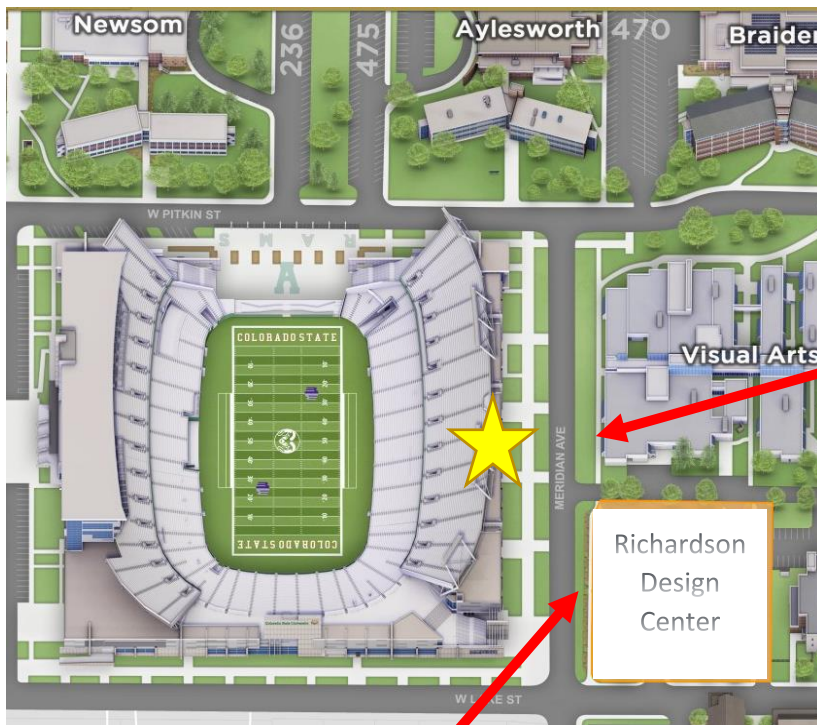

EVACUATION PLAN WITH RALLY POINTS

The rally points are:

- Primary: West side of the Visual Arts Building on the sidewalk along Meridian Avenue
 - In case of inclement weather, proceed into the building to take shelter
- Secondary: West side of the Nancy Richardson Design Center on the sidewalk along Meridian Avenue
 - In case of inclement weather, proceed into the north entrance of the building under the bridge and gather in the vestibule

**Primary
Assembly
Location**

**Secondary
Assembly
Location**